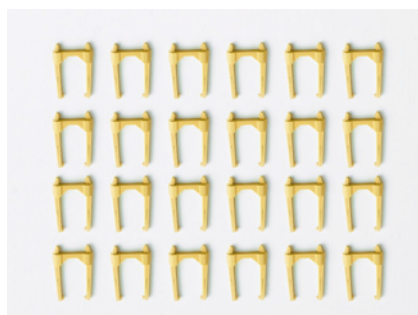

Home-Edition
Baustein 4er (2 x 2) 100 Ex.

Home-Edition
Schienen gerade 12 Ex.

Home-Edition
Kurven-Schienen 12 Ex.

Home-Edition
Schienen-Set 1

Home-Edition
Leitplanken gerade 12 Ex.

Home-Edition
Leitplanken gerade 12

Home-Edition
Fun-Schienen-Set 1

Home-Edition
Mega-Loop Set

Home-Edition
Stockwerk 24 Ex.

Home-Edition
Pfosten mittelgross 6 Ex.